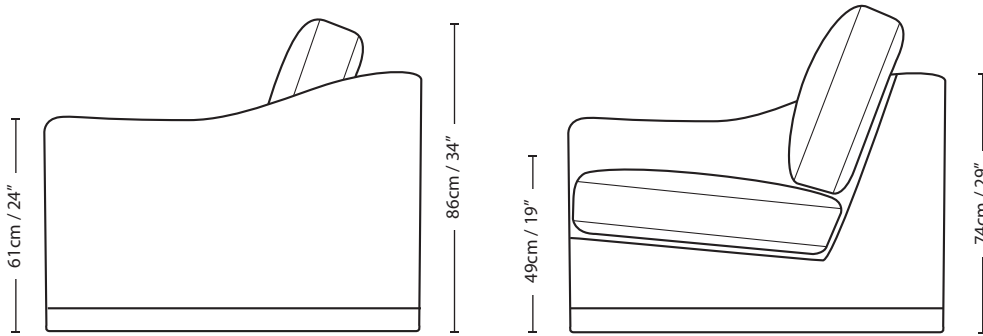

## CHAIR

21cm / 8.5"      54cm / 21"      21cm / 8.5"

96cm / 38"

Overall Height 86cm / 34"	Overall Width 96cm / 38"	Overall Depth 104cm / 41"	Arm Height 61cm / 24"	Back Height of Frame 74cm / 29"	Seat Height 49cm / 19"	Arm Width 21cm / 8.5"	Inside Width Arm to Arm 54cm / 21"	Seat Depth to Cushions 63cm / 25"	Seat Depth no Cushions 79cm / 31"
------------------------------	-----------------------------	------------------------------	--------------------------	------------------------------------	---------------------------	--------------------------	---------------------------------------	--------------------------------------	--------------------------------------

Seating sizes vary to a great extent and particularly wherever there are soft cushions involved, this is magnified with front of seat to back cushion depths, whilst formal back cushions will vary with age and plumping. It is essential to note that scatter back cushion depths will adjust from which point you measure, overtime and with plumping, the accurate measurement does not exist as it will resize each and every time you enjoy its comfort.